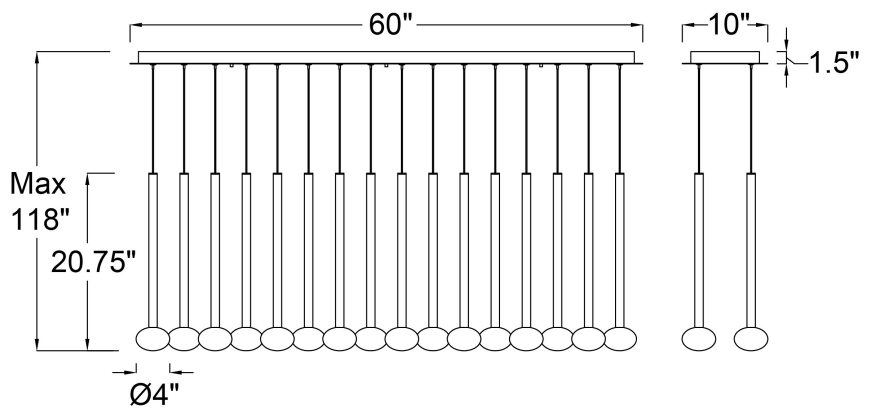

**Soffio, 16 Light Linear LED Chandelier, Mixed**

**Specifications:**

Model#: 12146-023

Finish: Mixed

Glass/Shade: Clear Ribbed Glass

Material: Metal, Aluminum, Glass

Dimension: 60" L x 10" W x 20.75" H

Lamping: LED

Wattage: 40W

Voltage: 120-277V

Color Temperature: 3000K

CRI: 90

Delivered Lumen: 1010Lm

Dimmable: Yes

Location: Dry

Max. Hanging Height: 118"

Canopy Dimension: 60" L x 10" W

Product Weight: 37 lbs.

Fixtures weighing 35lbs. or more must be supported and installed independantly of the ceiling outlet (junction) box and require additional support in the ceiling where the fixture is being installed.